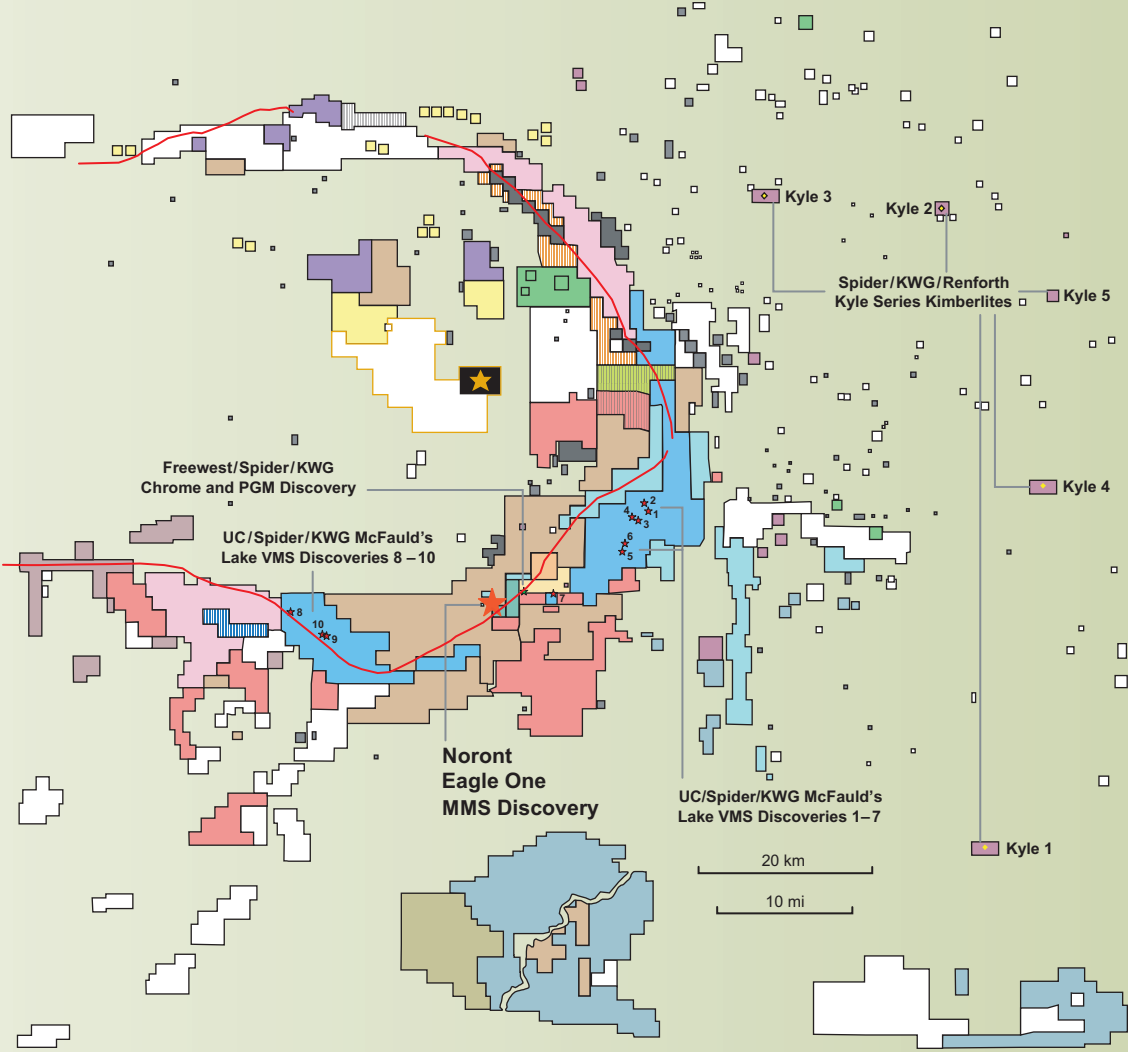

Ring of Fire

McFauld's Lake Area Property Map

- UC/Spider/KWG Resources JV
- Freewest/Spider/KWG Resources JV
- Renforth/Spider/KWG Resources JV
- Spider/KWG Resources JV
- Goldeye explorations
- Baltic Resources
- Metalix Ventures/WSR Gold JV
- Freewest Resources
- Probe Mines/Canstar Resources
- Temex Resources
- MacDonald Mines
- Temex/MacDonald JV
- Fancamp Exploration
- Northern Shield Resources
- Aurora Platinum
- Hawk Minerals
- Other or Unknown

Freewest/Spider/KWG
Chrome and PGM Discovery

UC/Spider/KWG McFauld's
Lake VMS Discoveries 8 - 10

Noront
Eagle One
MMS Discovery

UC/Spider/KWG McFauld's
Lake VMS Discoveries 1 - 7

Spider/KWG/Renforth
Kyle Series Kimberlites

Kyle 3

Kyle 2

Kyle 5

Kyle 4

Kyle 1

20 km

10 mi